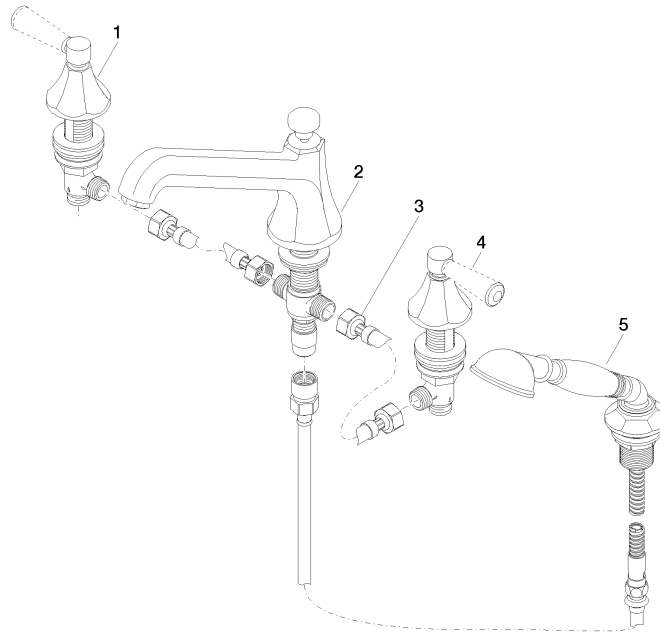

MADISON Bath shower set for bath rim or tile edge installation - Durabronss (23kt Gold)

MADISON

ST 030 100 3370

- spout: circular, air-enriched flow
- max. spout flow rate 23 l/min
- Hand shower: COMPACT RAIN, max. flow rate 6.8 l/min (at 3 bar)
- complete hand shower set with anti-scale system
- 225mm projection
- automatic bath/shower diverter
- height of mixer 185 mm
- height up to aerator 140 mm
- hole diameter valve 32 mm
- hole diameter spout 32 mm
- hole diameter for complete hand shower set 32 mm
- rosette for spout Ø 70mm
- rosette for complete hand shower set Ø 60mm
- rosette for deck valve Ø 60mm
- metal shower hose 1750mm with integrated anti-twist protection

Individual components of this set

You need the following components for this set

1x 27 502 370-09

2x 11 170 370-09

MADISON Bath shower set for bath rim or tile edge installation - Durabrass
(23kt Gold)

MADISON

MADISON

ST 030 100 3370

ST 030 100 3370
mm [inches]
1:10

Flow rate chart

Certificates

LGA_8028.

Belgaqua_21-380-
27_4.

ST 030 100 3370

Spare parts list

No.	Item Number	Name	Quantity used	Delivery time
1	20 000 370-09	side panel	1	60
2	13 502 380-09	spout	1	60
3	12 502 970 90	High pressure hose 1/2" x 1/2" x 400 mm -	2	2
4	20 000 371-09	side panel	1	60
5	27 703 370-09	shower set	1	60