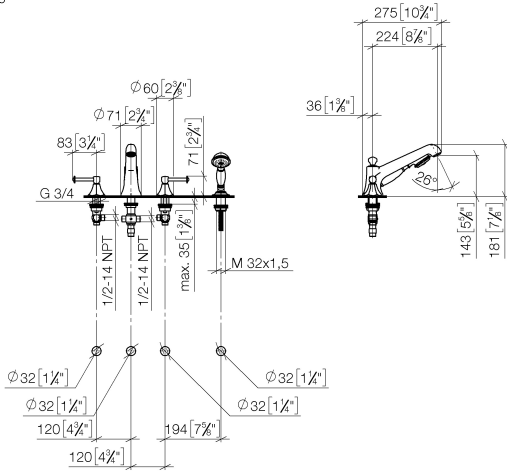

MADISON Bath shower set for bath rim or tile edge installation - Durabronss (23kt Gold)

MADISON

ST 030 100 3370

- spout: circular, air-enriched flow
- max. spout flow rate 23 l/min
- Hand shower: COMPACT RAIN, max. flow rate 6.8 l/min (at 3 bar)
- complete hand shower set with anti-scale system
- 225mm projection
- automatic bath/shower diverter
- height of mixer 185 mm
- height up to aerator 140 mm
- hole diameter valve 32 mm
- hole diameter spout 32 mm
- hole diameter for complete hand shower set 32 mm
- rosette for spout Ø 70mm
- rosette for complete hand shower set Ø 60mm
- rosette for deck valve Ø 60mm
- metal shower hose 1750mm with integrated anti-twist protection

Individual components of this set

You need the following components for this set

1x 27 502 370-09

2x 11 170 370-09

MADISON Bath shower set for bath rim or tile edge installation - Durabrass
(23kt Gold)

MADISON

MADISON

ST 030 100 3370

ST 030 100 3370
mm [inches]
1:10

Flow rate chart

Certificates

LGA_8028.

Belgaqua_21-380-
27_4.

ST 030 100 3370

Spare parts list

No.	Item Number	Name	Quantity used	Delivery time
1	20 000 370-09	side panel	1	60
2	13 502 380-09	spout	1	60
3	12 502 970 90	High pressure hose 1/2" x 1/2" x 400 mm -	2	2
4	20 000 371-09	side panel	1	60
5	27 703 370-09	shower set	1	60