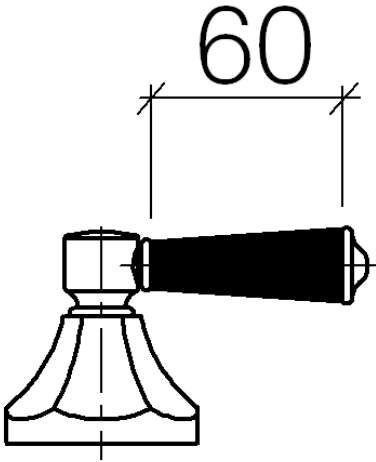

ST 030 100 3370